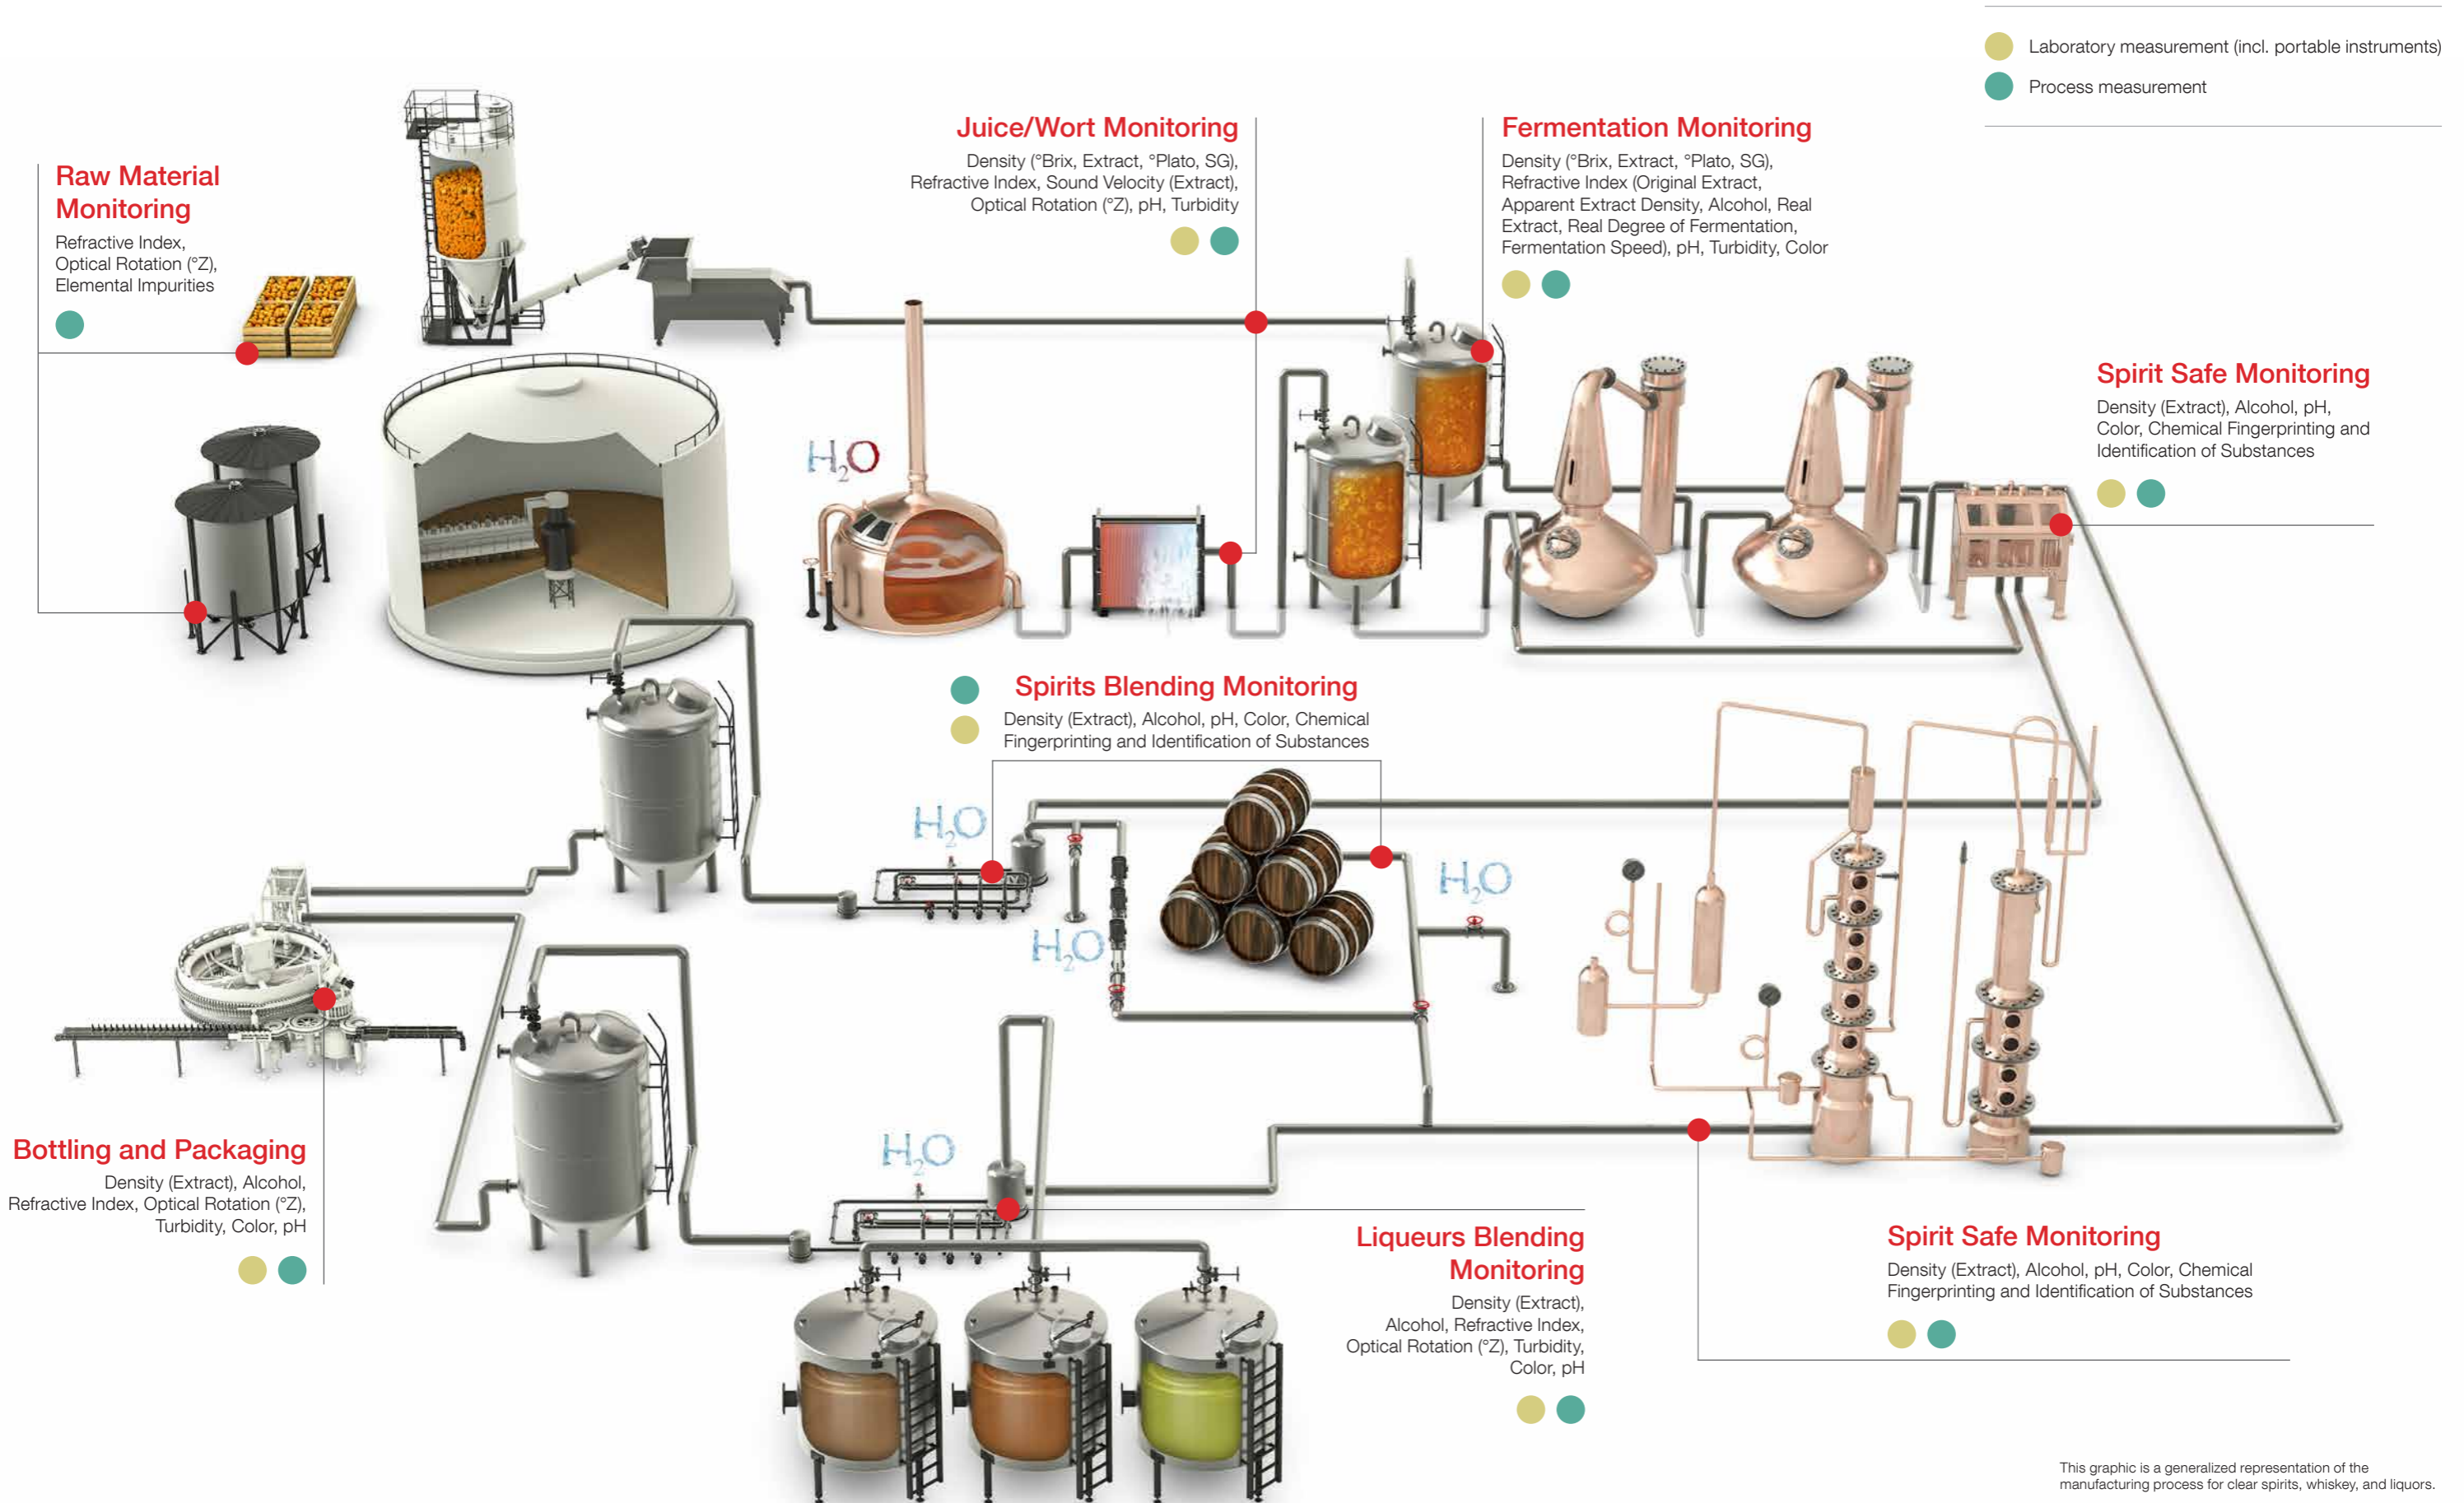

© 2018 Anton Paar GmbH | All rights reserved.
Specifications subject to change without notice.
XPAIP055EN-A

**Complete your
spirits analysis**

www.anton-paar.com/spirits

Anton Paar is the world's first full-range supplier for spirits analysis.

With 20+ laboratory and process instruments you can trace multiple parameters from any location in the plant. Streamlining your soft drink's quality has never been so easy. The instruments are calibrated and adjusted at the push of a button. Global support and service are offered by local specialists. Take advantage of 20 years of expertise in the beverage industry.

Choose Anton Paar: anton-paar.com/spirits

This graphic is a generalized representation of the manufacturing process for clear spirits, whiskey, and liquors.