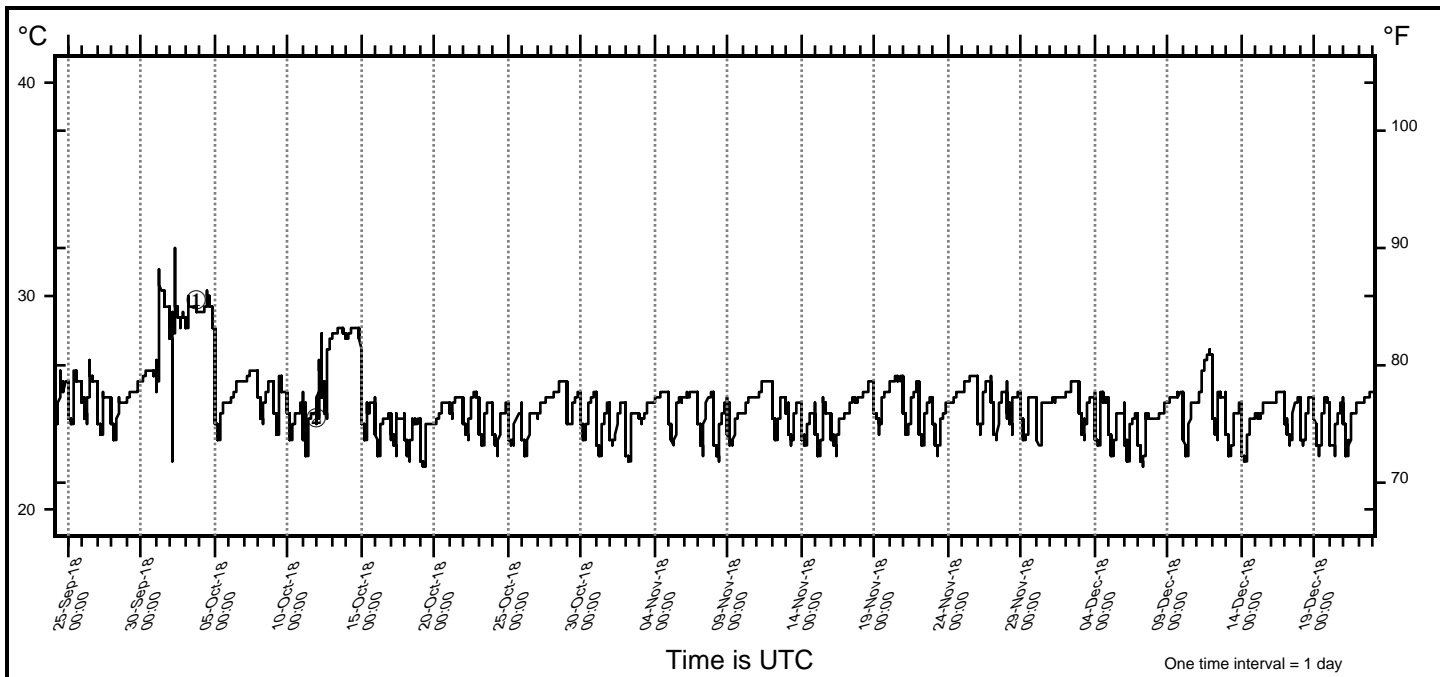

**EMERSON**

**XpressPDF™ Logger**

**SERIAL  
QAB618**

**LOGGER CONFIGURATION - PART NO.TP90D-CHI00**

ALERT	ALERT DELAY	ALERT TYPE
UPPER ALERT: N/A	N/A	N/A
LOWER ALERT: N/A	N/A	N/A

**IN USE TIME**

Activated	24-Sep-18 01:15:53 UTC
Start Delay	30 minutes

**TRIP TEMPERATURE STATISTICS (excludes Start Delay)**

Duration	89 Days 23 Hrs. 30 Min.	Max Temp.	32.3 °C 90.1 °F
Total time within		Min Temp.	22.0 °C 71.6 °F
Total time above		Average Temp.	24.9 °C 76.8 °F
Total time below		Std. dev.	1.5 °C 2.7 °F
ADM Upper		MKT	25.1 °C 77.2 °F
ADM Lower			